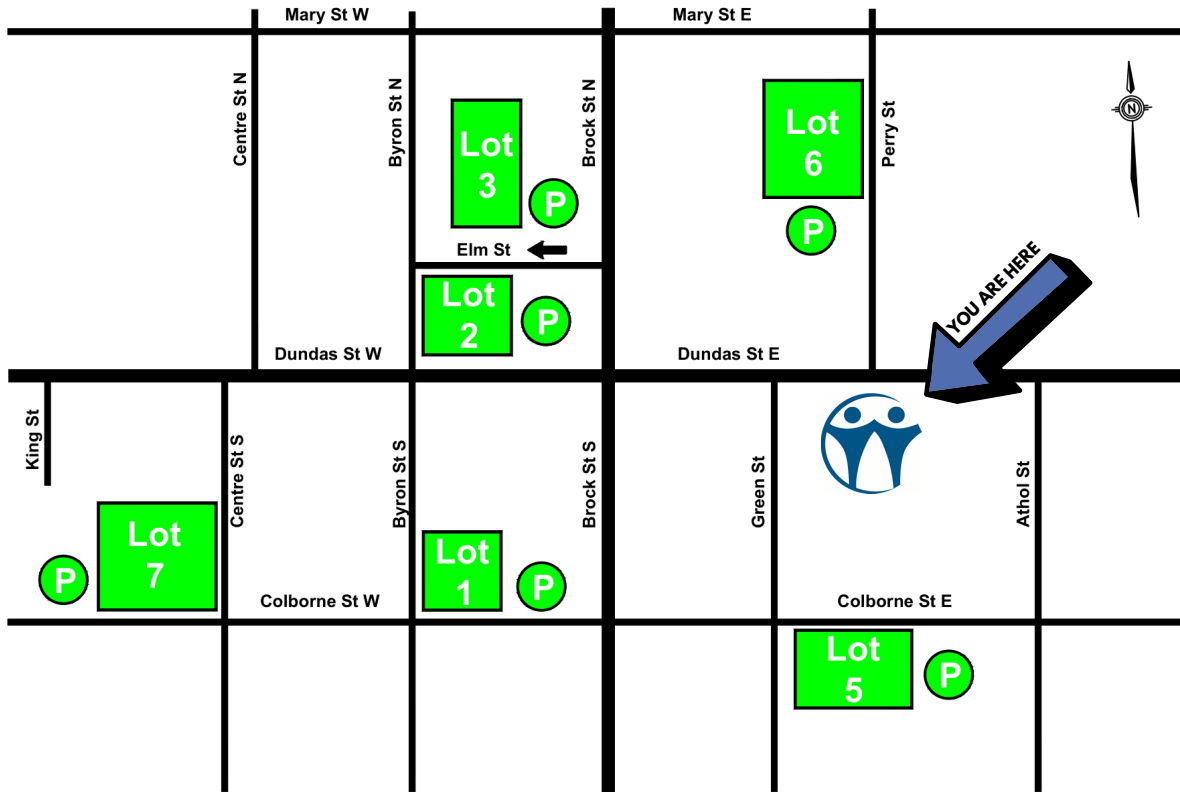

# Parking in Downtown Whitby

Downtown Whitby Municipal Parking Lot Locations

*Did you know?*

The Town of Whitby also offers metered on-street parking throughout Dundas St. E. & W., as well as on Brock St. N. & S. and surrounding side streets from Euclid St. to Athol St.